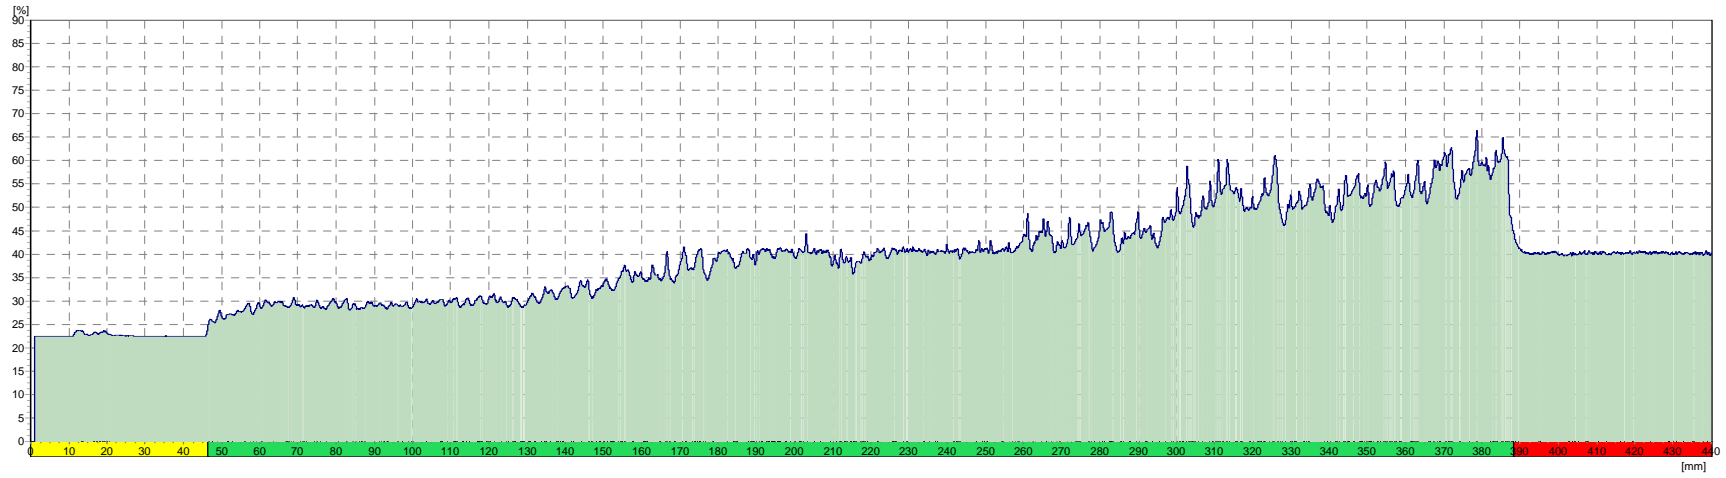

4455-10 (240) 20140306

-  Bark and Sapwood (11%)
-  decayed (12%)
-  Sound (78%)